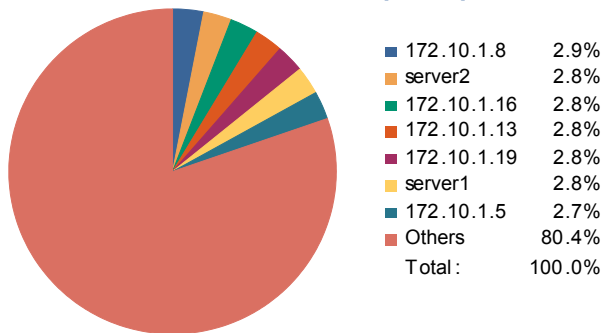

## Top Hosts Experiencing Error Conditions By Highest Log Count

Dec 27, 2007 06:00 PM to Mar 28, 2008 11:15 AM (Dates GMT -06:00)

### Top 7 Impacted Hosts