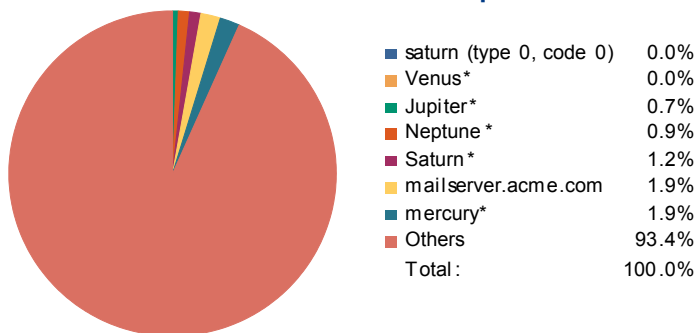

Bottom 7 Impacted Hosts